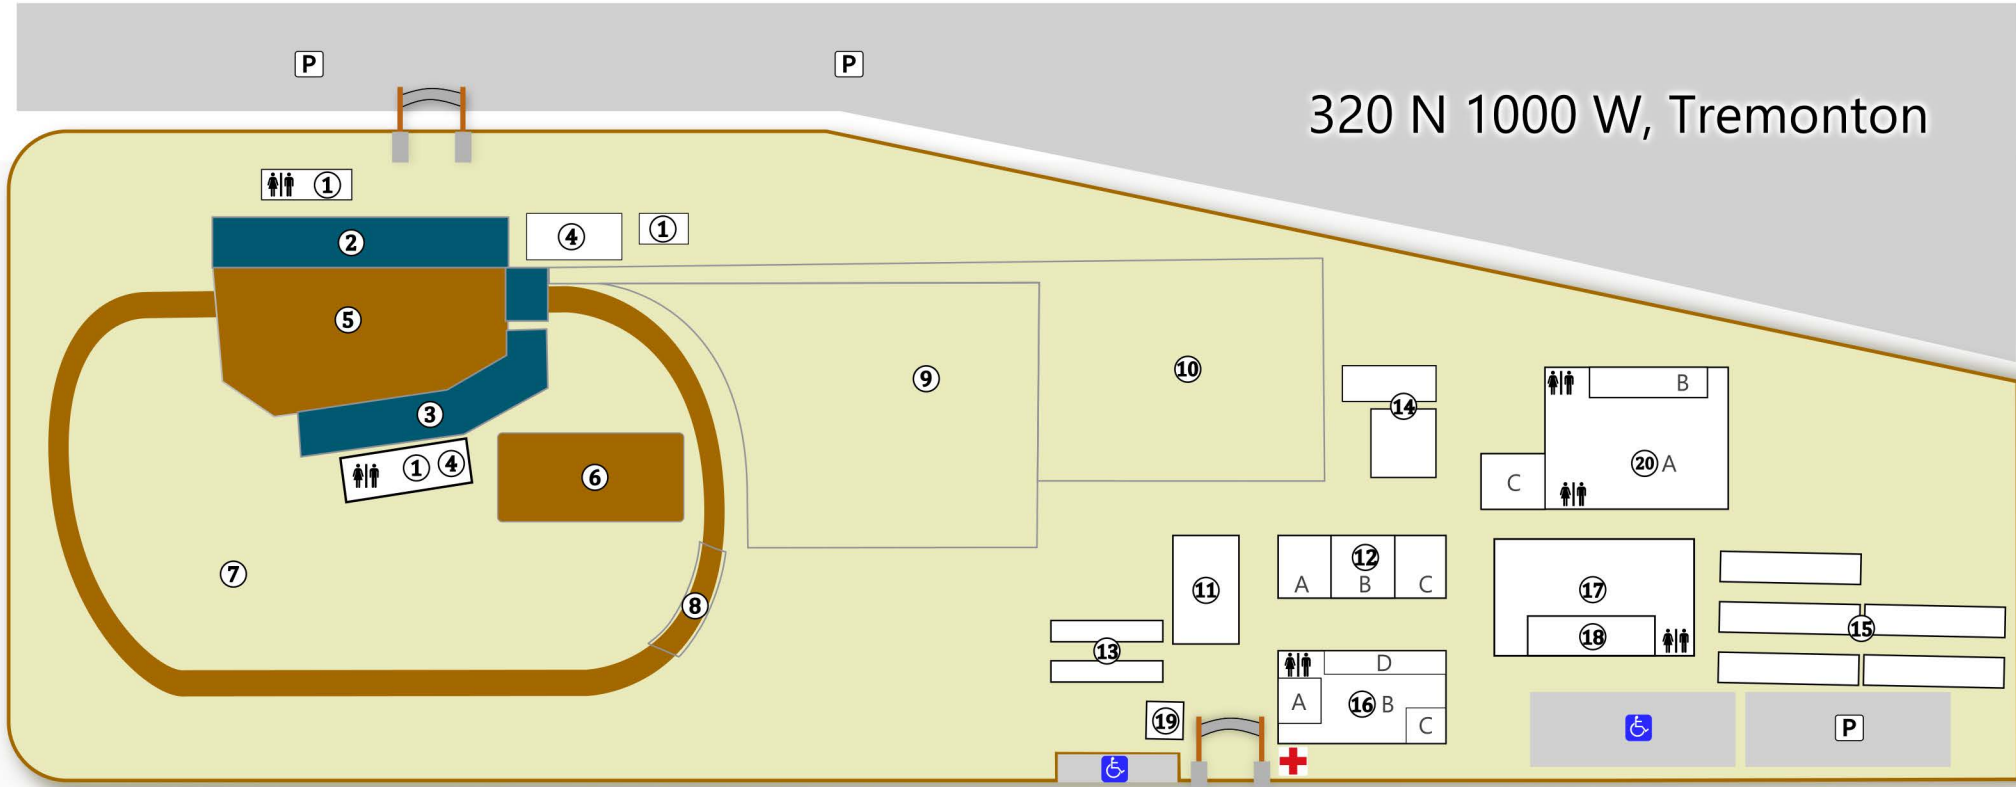

BOX ELDER COUNTY FAIRGROUNDS

320 N 1000 W, Tremonton

11200 North (To I-84)

1000 West

P

P

350 North

- | | | | |
|-----------------------|------------------------|----------------------------------|------------------------------------|
| ① Tickets | ⑧ Antique Tractor Show | ⑬ Indoor Vendors | ⑰ Sheep, Goats, and Wash Rack |
| ② Grand Stand | ⑨ Carnival Grounds | ⑭ Hog Barn, and Wash Rack | ⑱ Livestock Auction Payment Office |
| ③ East Stands | ⑩ Outdoor Vendors | ⑮ Horse Stalls | ⑲ Farm Bureau |
| ④ Arena Concessions | ⑪ Band Stand | ⑯ Home Arts Building | Hamburger Stand |
| ⑤ Rodeo Arena | Dining Pavilion | ⑳ A. Fair Office, Lost and Found | ⑳ A. Steers, Heifers |
| ⑥ Small Outdoor Arena | ⑫ A. Food Court | B. Indoor Exhibits | B. Auction and Show Ring |
| ⑦ Rodeo Contestant | B. Crops | C. 4-H Exhibits | C. Dairy and Auction Barn |
| Parking | C. Dining Pavilion | | |

Handicapped Parking

General Parking

Restrooms

First Aid